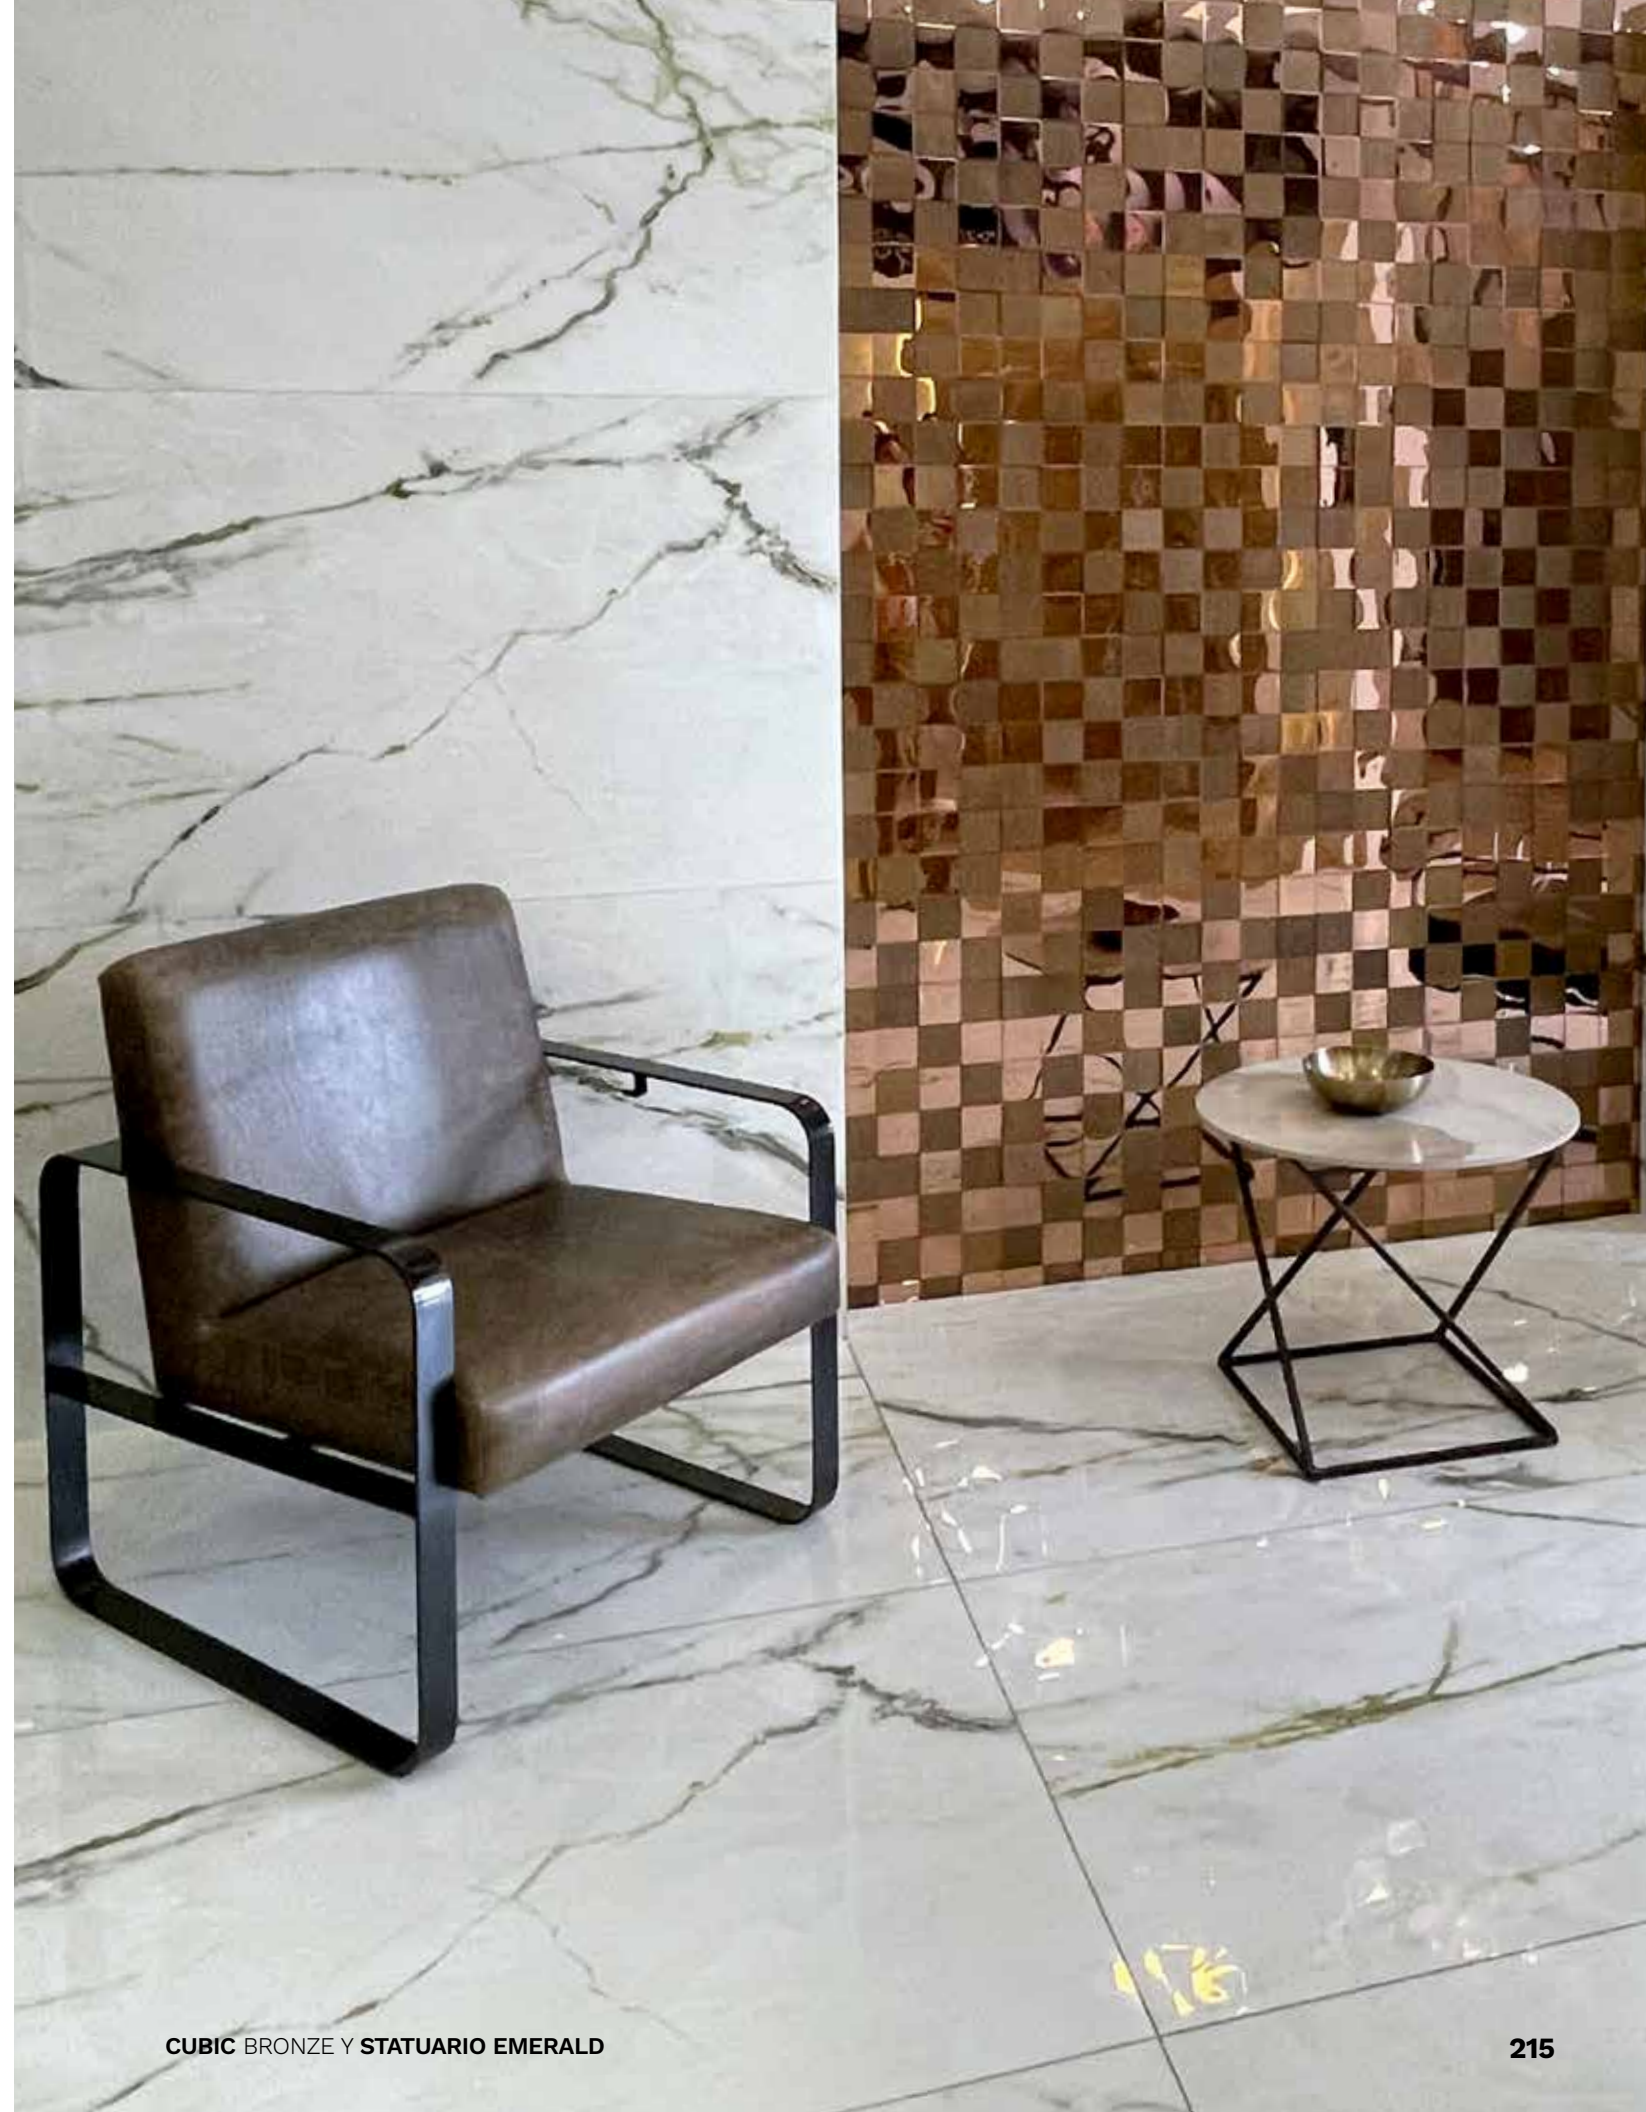

# Lines

8 mm • 30 x 30 cm

Lines Travertine

Lines Platino

8 mm • 30 x 30 cm **Mao**

Mao Bruma

Cedro

Natural