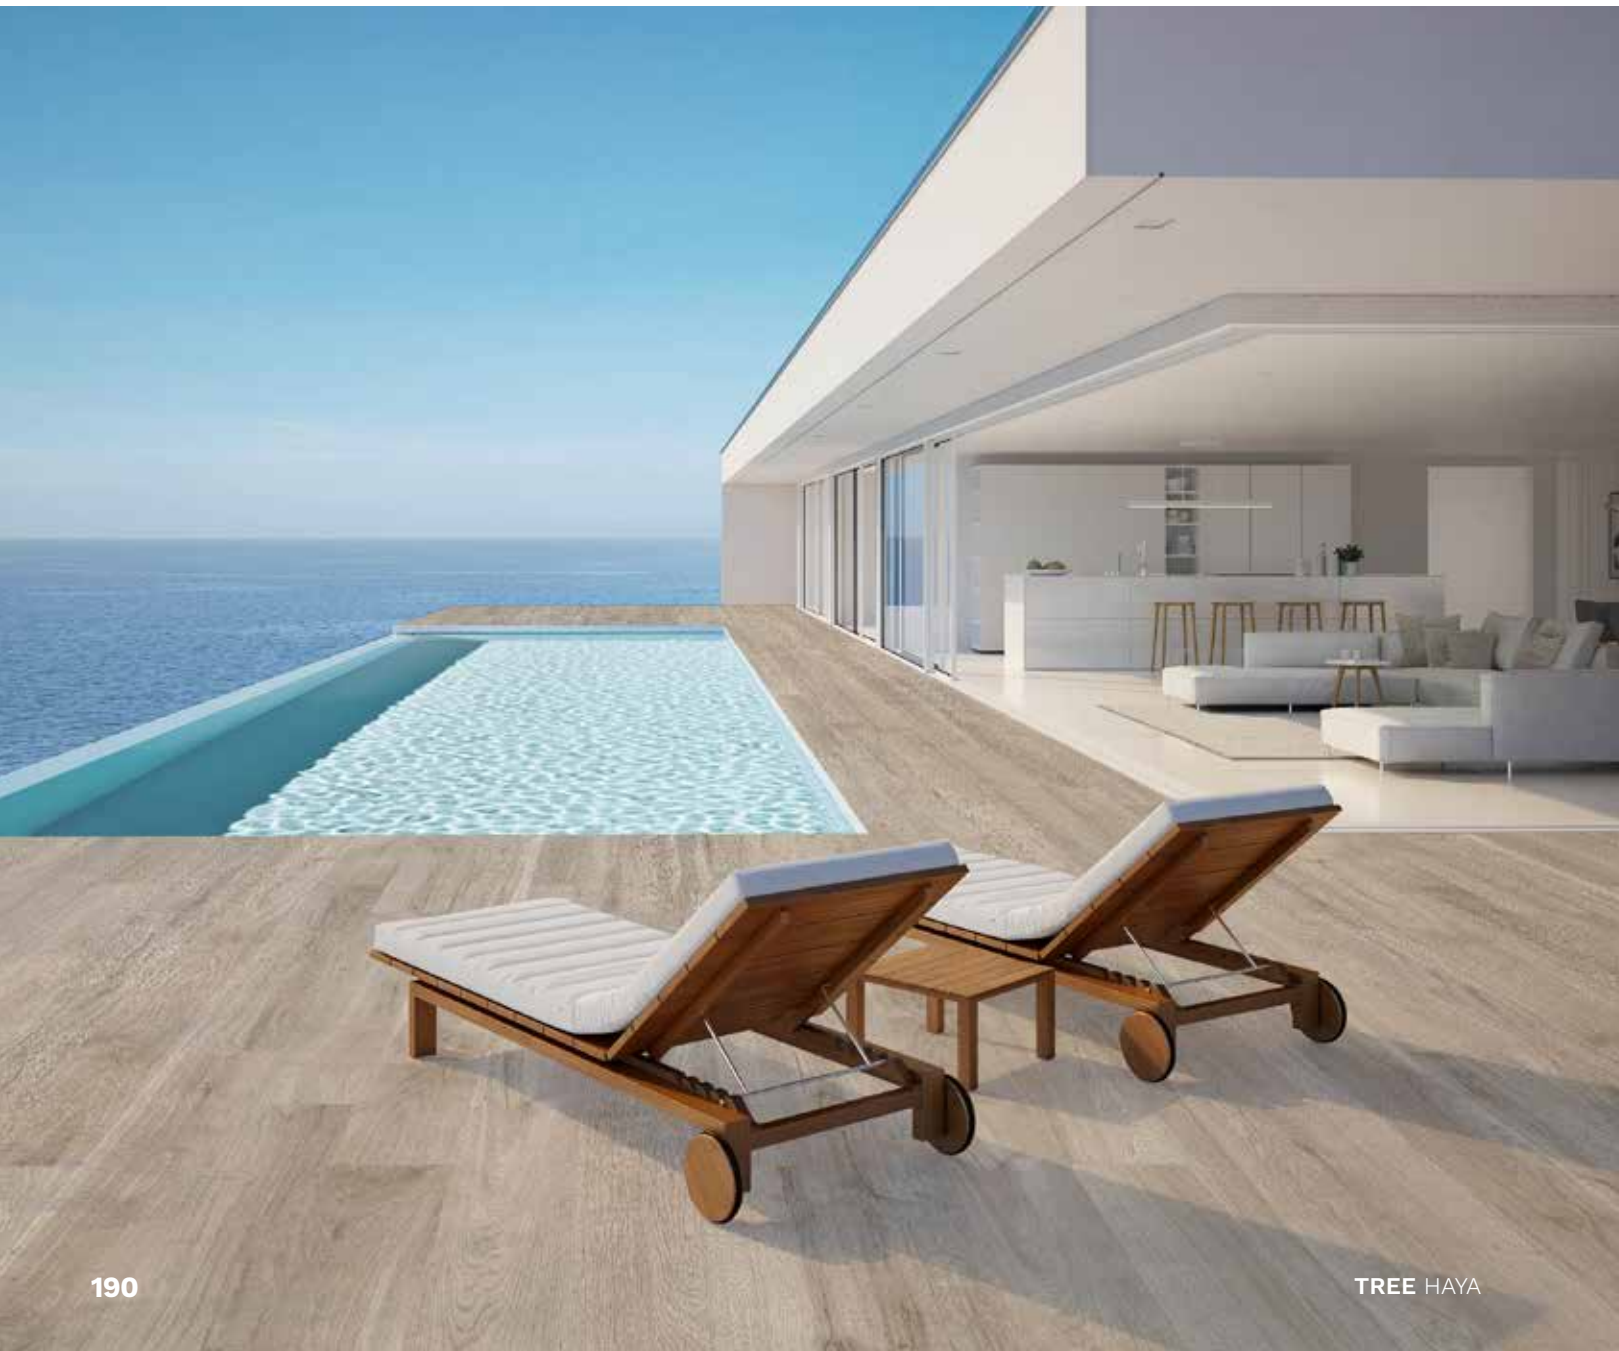

# Sherwood

23.3 X 120 cm

Antique

Roble

SHERWOOD ANTIQUE

20 aniversario

# Tree

23 X 120 cm

Silver

Haya

TREE HAYA